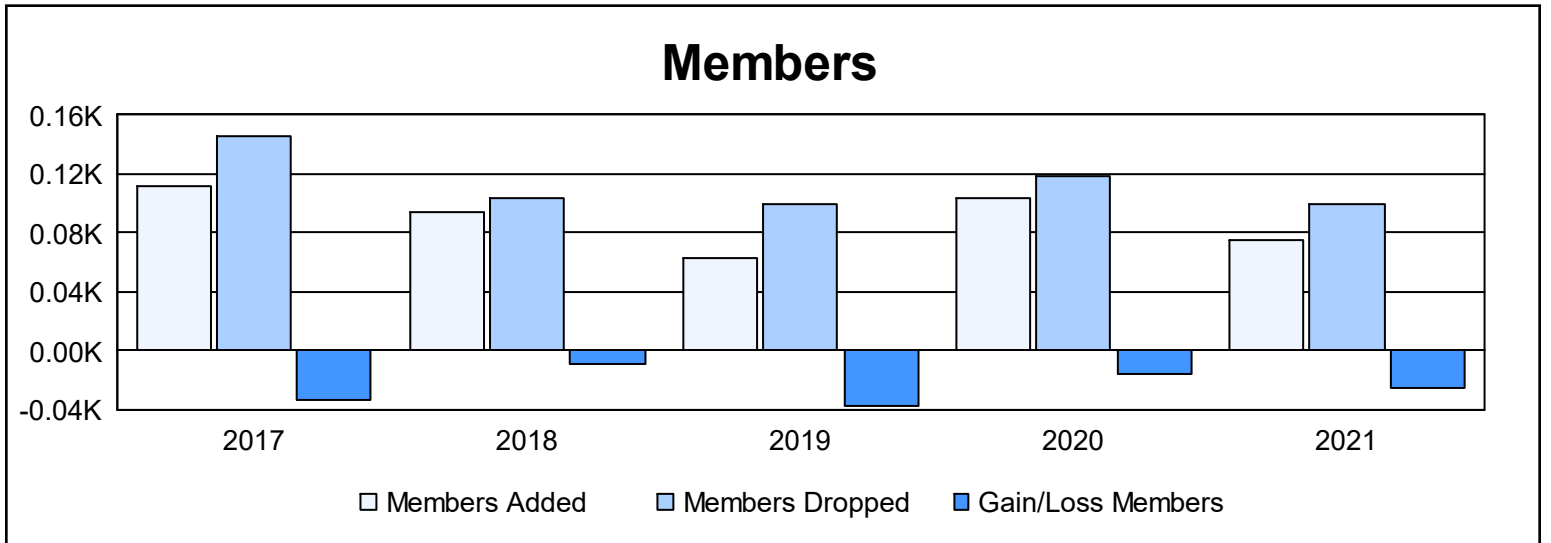

Year	New Clubs	Dropped Clubs	Gain/ Loss Clubs	New Members	Charter Members	Reinstate Members	Transfer Members	Total Member Added	Total Members Dropped	Gain/ Loss Members
2016-2017	0	2	-2	90	1	1	20	112	146	-34
2017-2018	0	1	-1	85	0	2	7	94	103	-9
2018-2019	0	0	0	57	2	0	4	63	100	-37
2019-2020	1	0	1	69	23	1	10	103	119	-16
2020-2021	0	2	-2	67	0	2	6	75	100	-25
<b>Average</b>	<b>0</b>	<b>1</b>	<b>-1</b>	<b>74</b>	<b>5</b>	<b>1</b>	<b>9</b>	<b>89</b>	<b>114</b>	<b>-24</b>

### Membership Composition June 2021 Cumulative