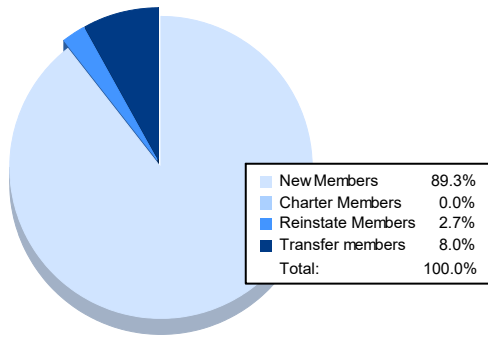

Year	New Clubs	Dropped Clubs	Gain/ Loss Clubs	New Members	Charter Members	Reinstate Members	Transfer Members	Total Member Added	Total Members Dropped	Gain/ Loss Members
2016-2017	0	2	-2	90	1	1	20	112	146	-34
2017-2018	0	1	-1	85	0	2	7	94	103	-9
2018-2019	0	0	0	57	2	0	4	63	100	-37
2019-2020	1	0	1	69	23	1	10	103	119	-16
2020-2021	0	2	-2	67	0	2	6	75	100	-25
<b>Average</b>	<b>0</b>	<b>1</b>	<b>-1</b>	<b>74</b>	<b>5</b>	<b>1</b>	<b>9</b>	<b>89</b>	<b>114</b>	<b>-24</b>

### Membership Composition June 2021 Cumulative