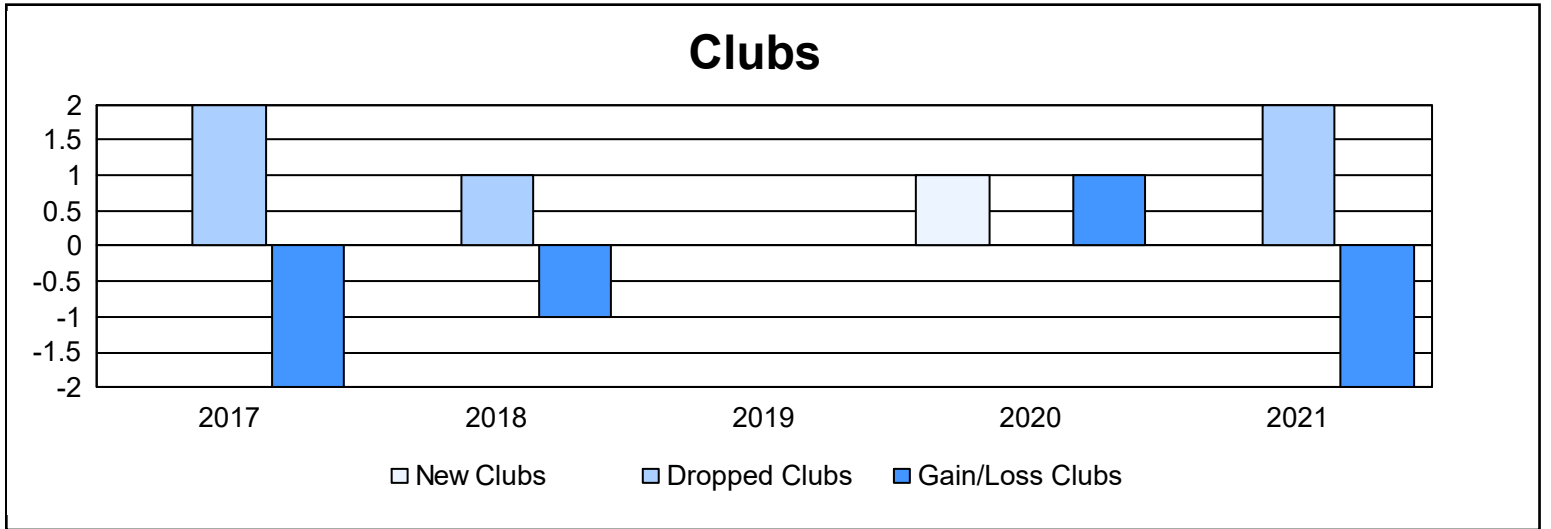

Year	New Clubs	Dropped Clubs	Gain/ Loss Clubs	New Members	Charter Members	Reinstate Members	Transfer Members	Total Member Added	Total Members Dropped	Gain/ Loss Members
2016-2017	0	2	-2	90	1	1	20	112	146	-34
2017-2018	0	1	-1	85	0	2	7	94	103	-9
2018-2019	0	0	0	57	2	0	4	63	100	-37
2019-2020	1	0	1	69	23	1	10	103	119	-16
2020-2021	0	2	-2	67	0	2	6	75	100	-25
<b>Average</b>	<b>0</b>	<b>1</b>	<b>-1</b>	<b>74</b>	<b>5</b>	<b>1</b>	<b>9</b>	<b>89</b>	<b>114</b>	<b>-24</b>

### Membership Composition June 2021 Cumulative